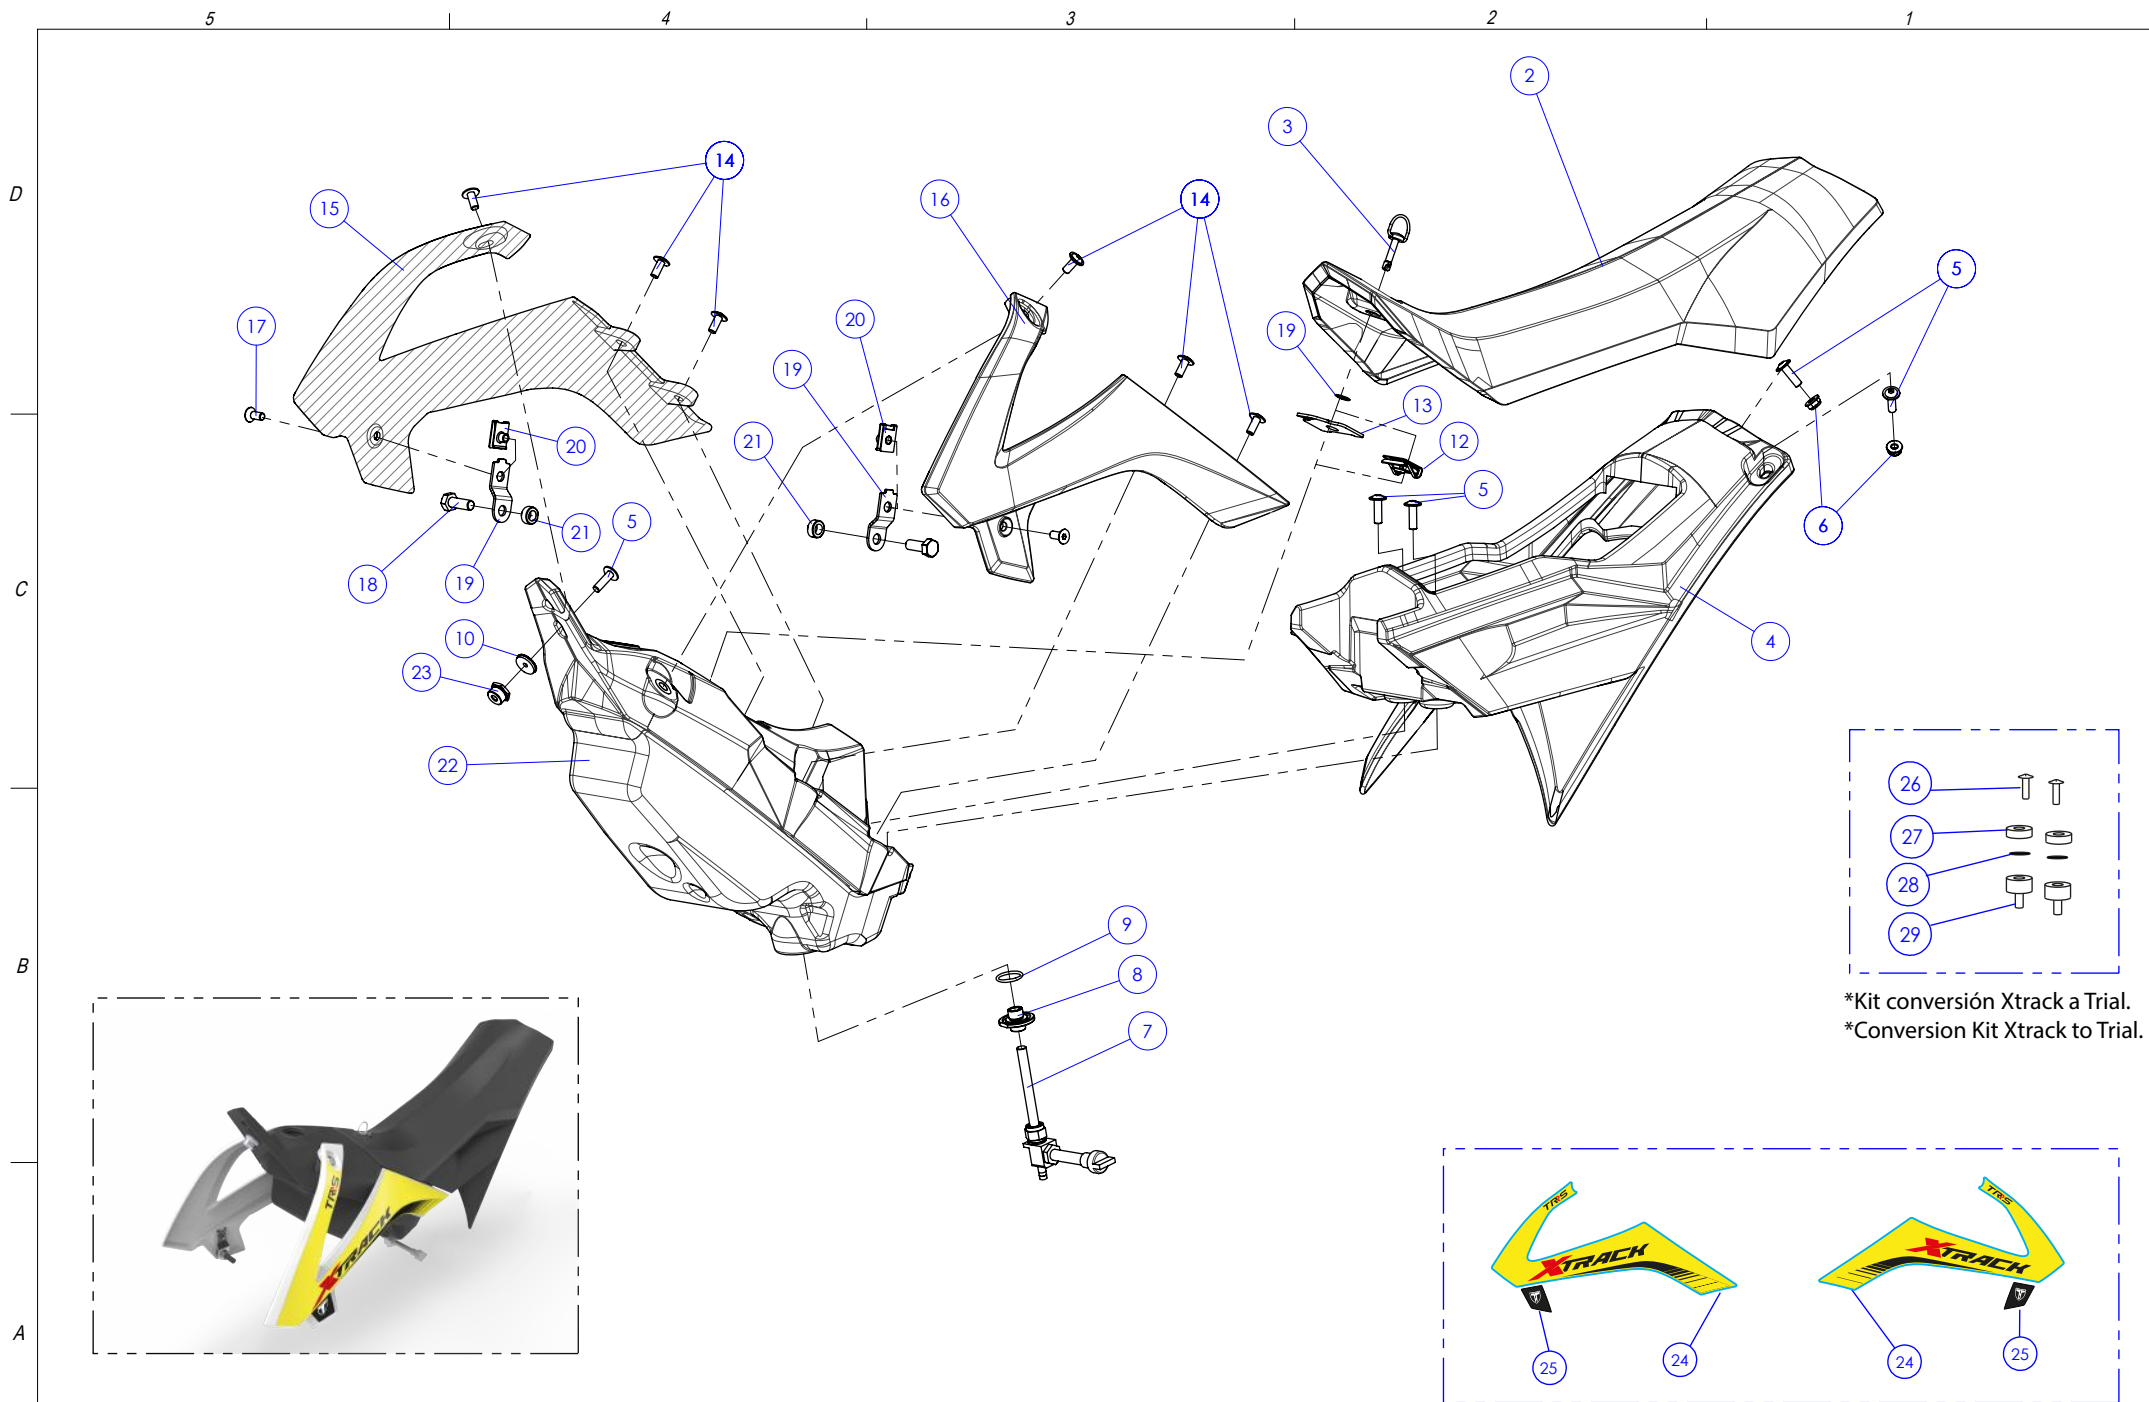

TRRS
MOTORCYCLES

*Kit conversión Xtrack a Trial.
*Conversion Kit Xtrack to Trial.

Sólo válido para carburador Dellorto. *Only suitable with Dellorto carburetor.*
This kit is a competition accessory only and is not manufactured for, nor should it be used on public streets, roads or highways. The use of this kit should be limited to participation in sanctioned competition events upon a closed course.