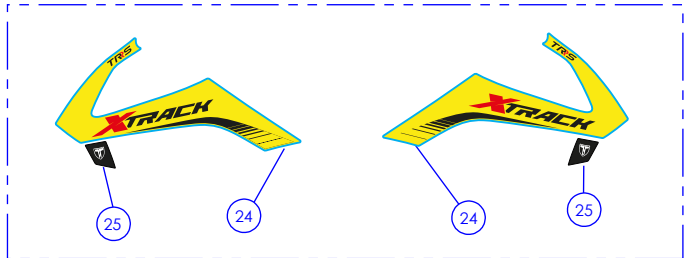

KIT XTRACK

TRRS XTRACK

2019

This kit is a competition accessory only and is not manufactured for, nor should it be used on public streets, roads or highways. The use of this kit should be limited to participation in sanctioned competition events upon a closed course.

TRRS
MOTORCYCLES

*Kit conversión Xtrack a Trial.
*Conversion Kit Xtrack to Trial.

Sólo válido para carburador Dellorto. *Only suitable with Dellorto carburetor.*
This kit is a competition accessory only and is not manufactured for, nor should it be used on public streets, roads or highways. The use of this kit should be limited to participation in sanctioned competition events upon a closed course.